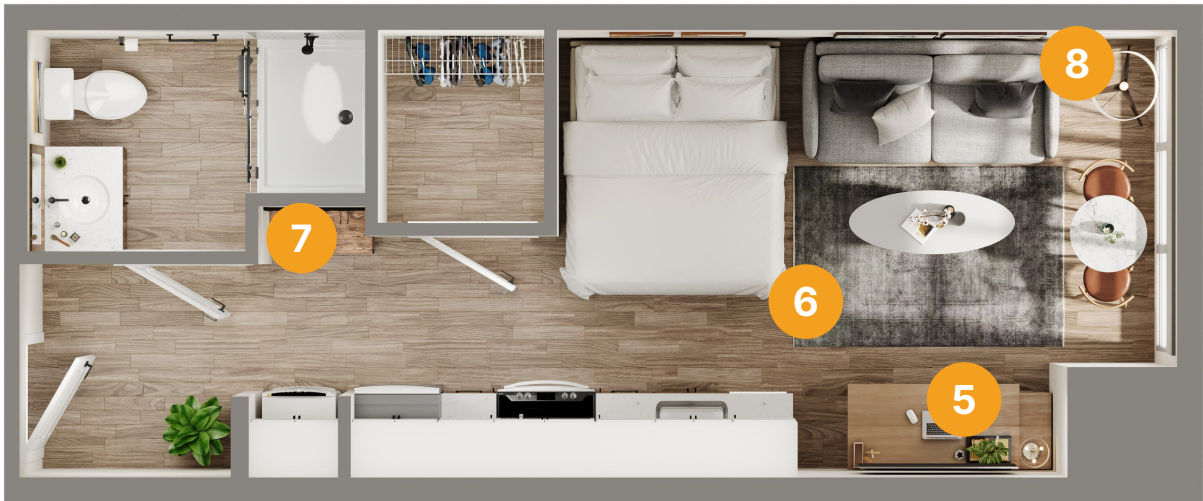

Extra space for eating, chatting, sitting or working.

PAIRED WITH THE HIGHEST QUALITY OF OFFERINGS

Our innovative package includes the following essentials:

Mounted, 58" Flat Screen TV, Mattress Protector, Iron, Ironing Board, Flatware Set, Dinnerware Set, Cookware Set, Glassware Set, Baking Sheet, Cutlery Tray, Kitchen Trash Can, Bathroom Trash Can, Pack of Paper Towels, Pack of Toilet Paper, Broom and Dustpan, 20 Hangers.

Decor package *the studio*

Including the extras you didn't know you needed, but will add comfort and convenience for your living experience.

5

TABLE LAMP

Enjoy the added glow to brighten the room any day or night.

6

TWO-TONED RUG

A chameleon of coziness, transforming the room into a cuddle-worthy oasis.

7

A DROP SPOT

This entry bench with storage system makes for the perfect place to keep important, everyday items in an easy-to-find place.