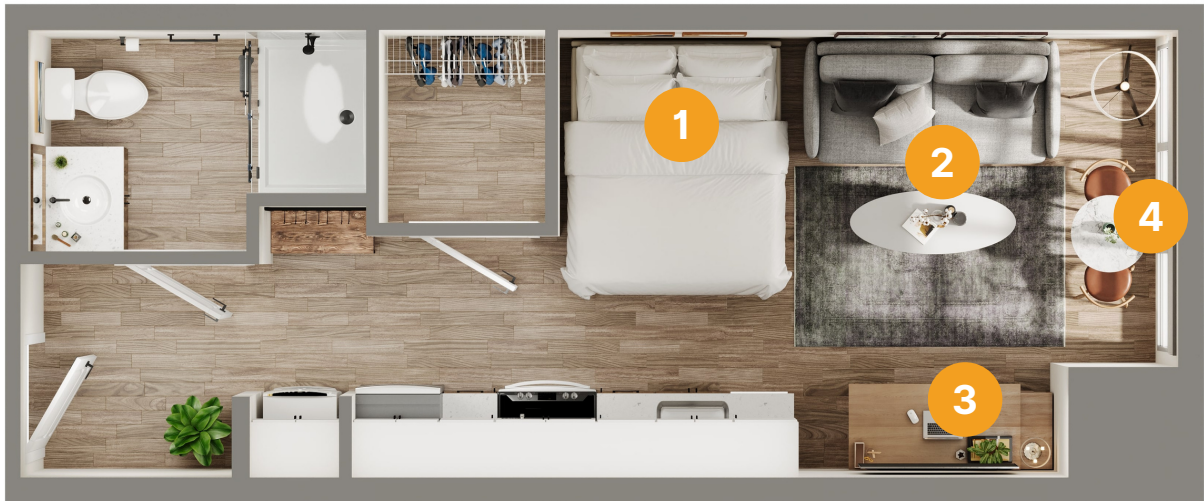

Furniture package

the studio

At ANOVA, we've customized your perfect home by offering furnishing options for each room with key components essential to the ANOVA brand.

COST: \$200 /MO

1

SLEEP & STORAGE

Our queen pillow-top mattress and bed frame with below-bed storage.

2

RELAX & UNWIND

The perfect place to relax after a long day is on our loveseat with a two-toned coffee table.

3

FORM & FUNCTION

Customizable entertainment unit turned desk for needed versatility.

4

DINE OR DESK

Decor package *the studio*

Including the extras you didn't know you needed, but will add comfort and convenience for your living experience.

5

TABLE LAMP

Enjoy the added glow to brighten the room any day or night.

6

TWO-TONED RUG

A chameleon of coziness, transforming the room into a cuddle-worthy oasis.

7

A DROP SPOT

This entry bench with storage system makes for the perfect place to keep important, everyday items in an easy-to-find place.